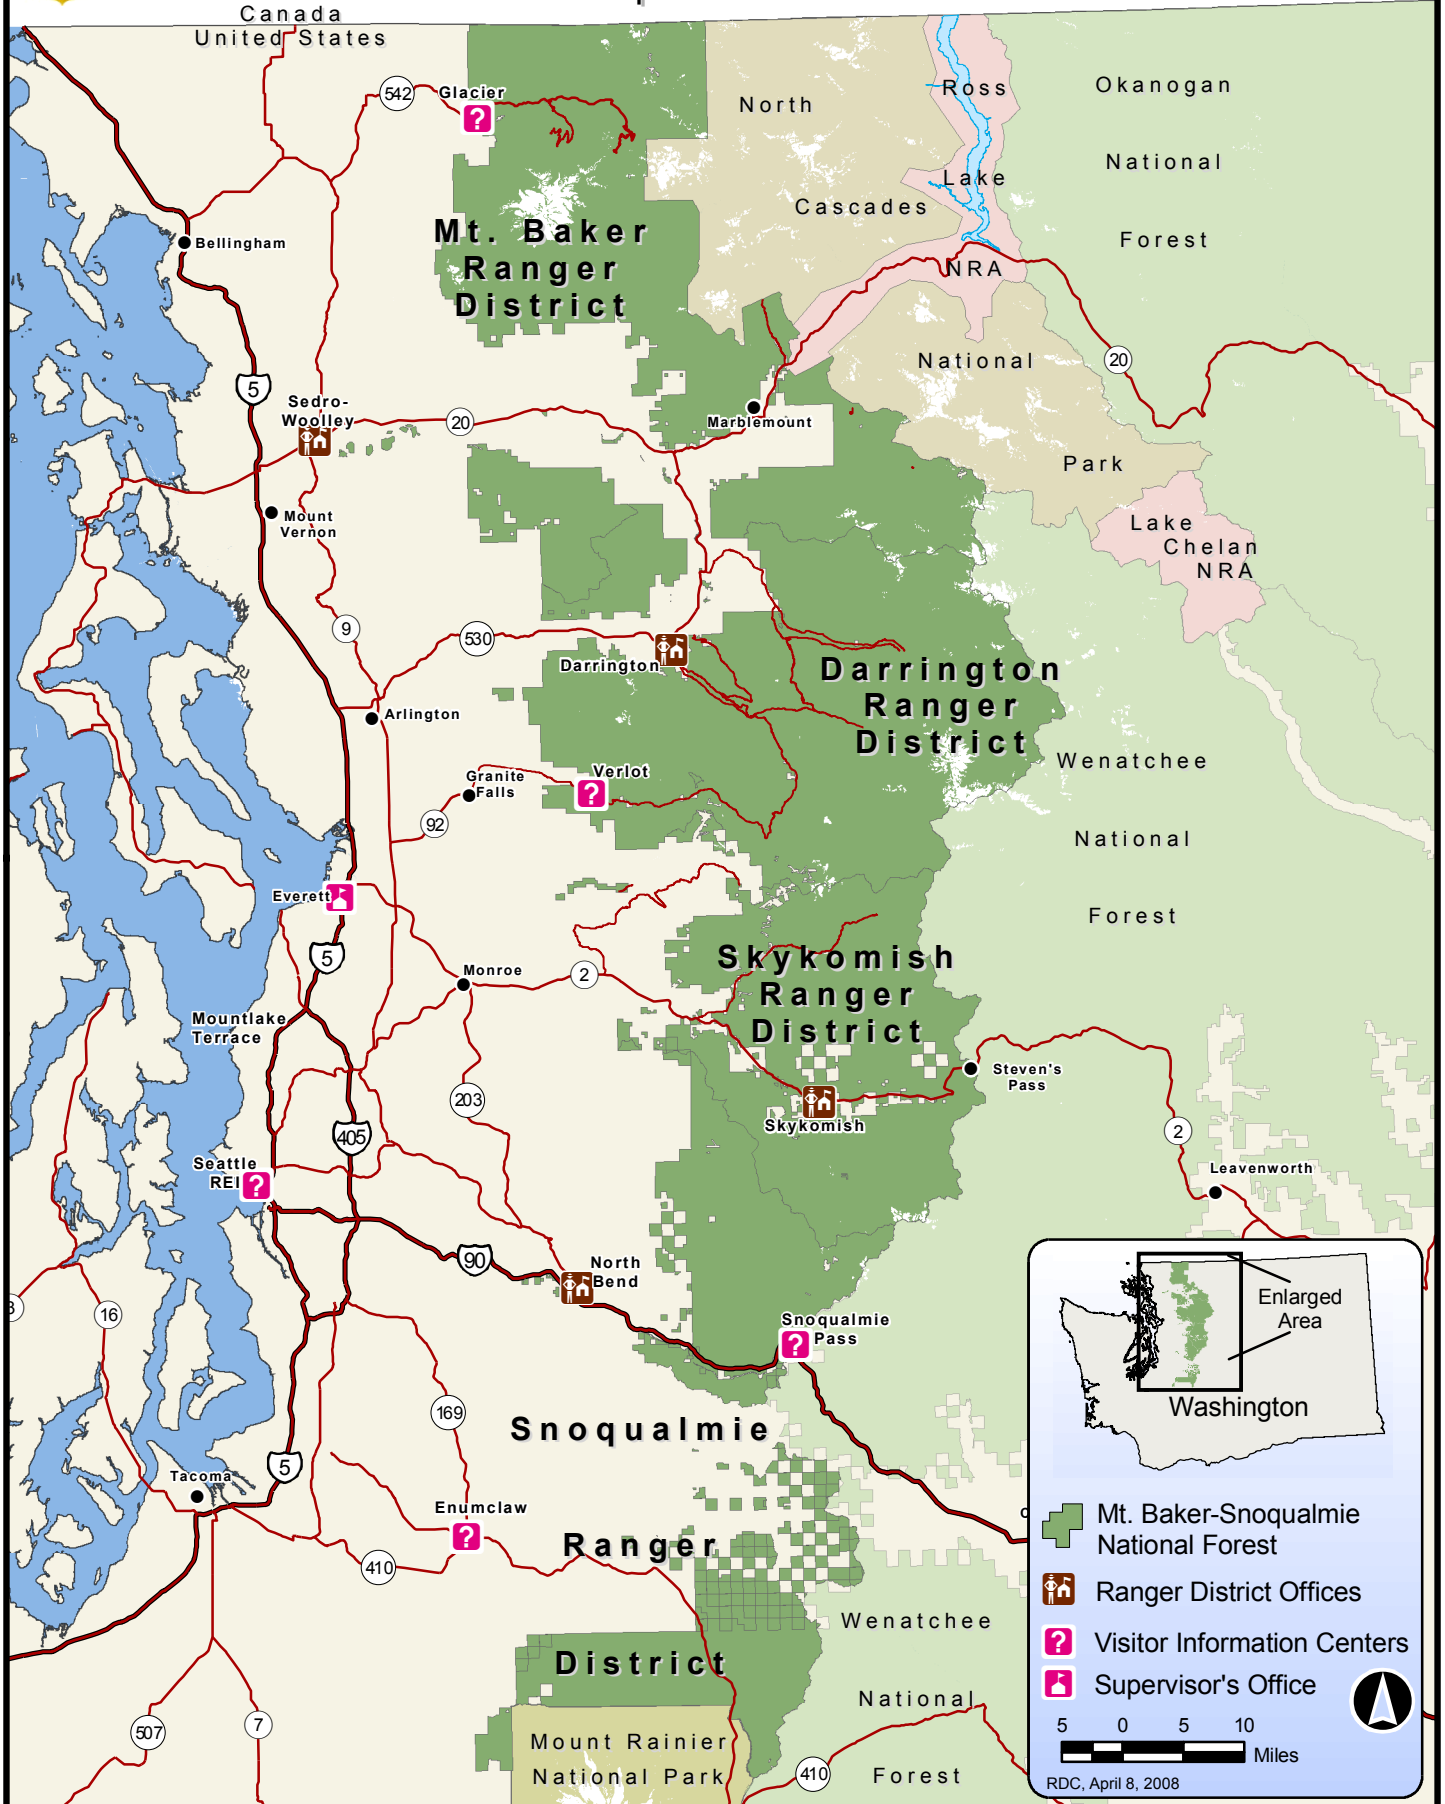

Vicinity Map

Mt. Baker-Snoqualmie National Forest

Legend

- Mt. Baker-Snoqualmie National Forest
- Ranger District Offices
- Visitor Information Centers
- Supervisor's Office

5 0 5 10 Miles

RDC, April 8, 2008