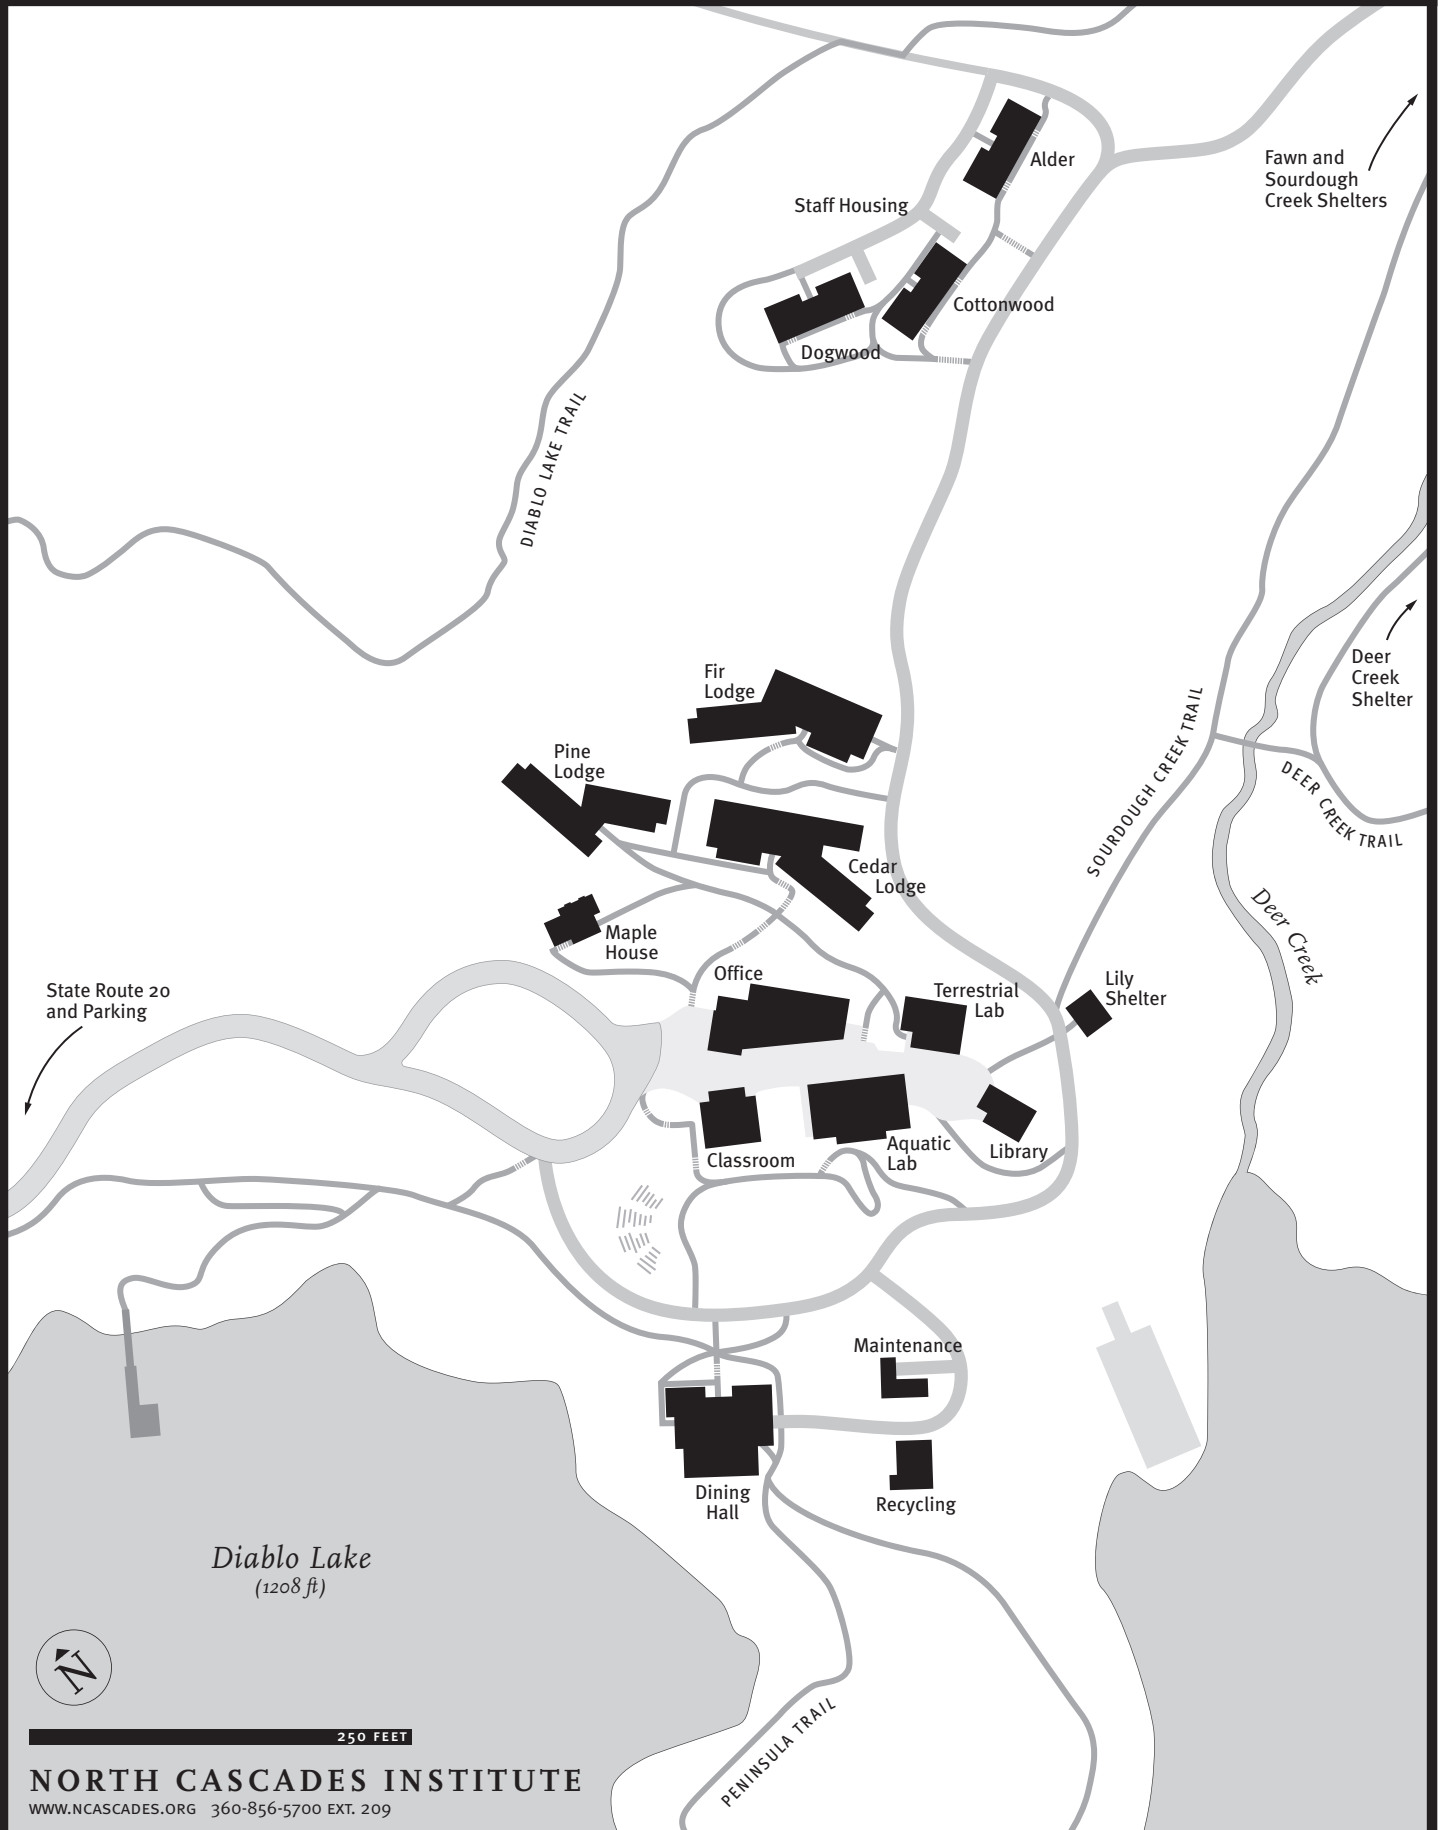

NORTH CASCADES ENVIRONMENTAL LEARNING CENTER

State Route 20
and Parking

Diablo Lake
(1208 ft)

Fawn and Sourdough
Creek Shelters

Deer Creek
Shelter

250 FEET

NORTH CASCADES INSTITUTE

WWW.NCASCADDES.ORG 360-856-5700 EXT. 209